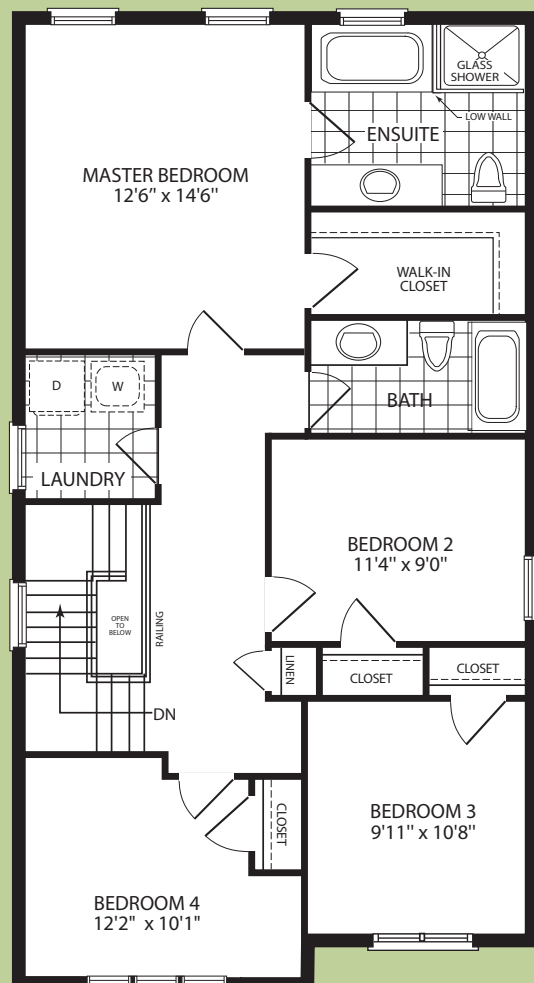

# THE FAIRFIELD

ELEV. A

2,000 SQ.FT.

GRANDVIEW  
HOMES

LOTS 36 43 47 51

Artist Concept

OPTIONAL FOUR BEDROOM

### ADDITIONAL OPTION FOR THIS MODEL:

LAUNDRY UPPERS (LINE ONE) ..... **\$950**

FOUR BEDROOM ..... **\$1,000**